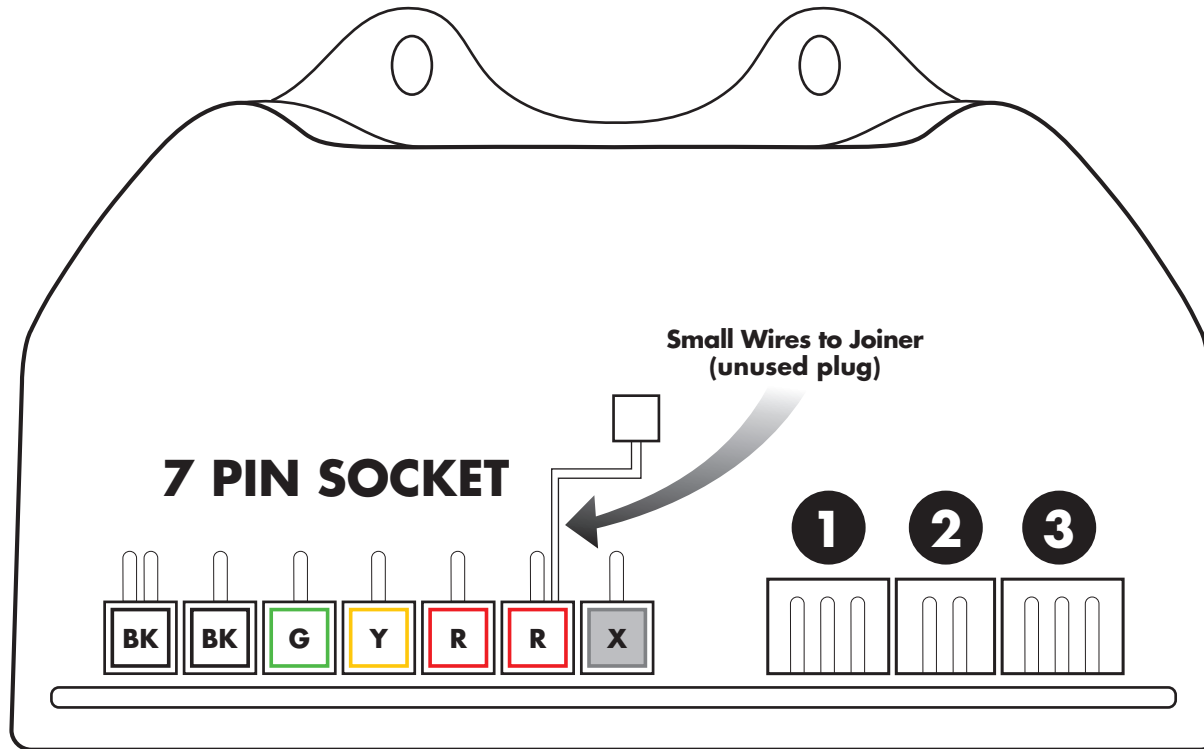

EURO

NEW STYLE BOARD

PLUGS ON OUTSIDE

- 1** Throttle
- 2** 2 Pin from Switch
2 Pin Ignition Switch
(Blue/Yellow)
- 3** 3 Pin Sensor